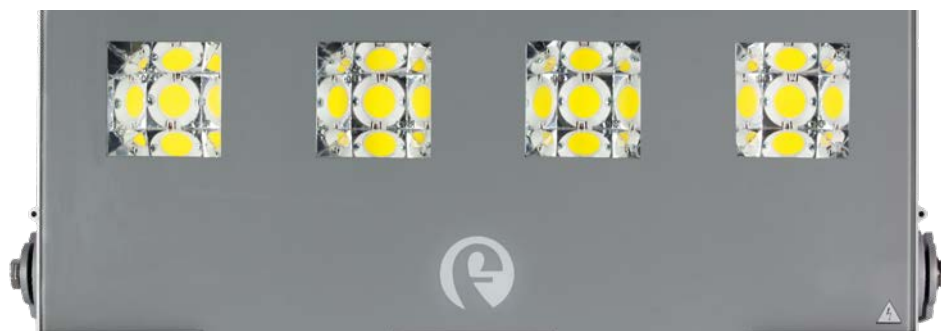

NEXT SERIES

SYMMETRISCH / SYMMETRIC OPTIC / OPTIQUE SYMÉTRIQUE

4000K - CRI 70

Code Code Code	Bezeichnung Description Description	Optik Optic Optique	W (LED+DRIVER)	Lichtleistung Useful output flux Flux utile émergent	Farb temp. Color temp. Temp. Couleur	CRI
34001	NEXT 0 - 1 LED	WB	13W	1600 lm	4000K	> 70
34003	NEXT 0 - 1 LED	WB	19W	2200 lm	4000K	> 70
34005	NEXT 0 - 1 LED	WB	27W	3000 lm	4000K	> 70
34007	NEXT 0 - 1 LED	WB	32W	3500 lm	4000K	> 70
34009	NEXT 1 - 1 LED	WB	38W	5000 lm	4000K	> 70
34015	NEXT 1 - 1 LED	WB	50W	6800 lm	4000K	> 70
34021	NEXT 2 - 2 LED	WB	73W	9000 lm	4000K	> 70
34022	NEXT 2 - 2 LED	MB	73W	9000 lm	4000K	> 70
34025	NEXT 2 - 2 LED	WB	93W	11500 lm	4000K	> 70
34026	NEXT 2 - 2 LED	MB	93W	11500 lm	4000K	> 70
34029	NEXT 2 - 2 LED	WB	102W	14000 lm	4000K	> 70
34030	NEXT 2 - 2 LED	MB	102W	14000 lm	4000K	> 70
34033	NEXT 2 - 2 LED	WB	158W	20100 lm	4000K	> 70
34034	NEXT 2 - 2 LED	MB	158W	20100 lm	4000K	> 70
34130	NEXT 3 - 3 LED	WB	130W	18600 lm	4000K	> 70
34131	NEXT 3 - 3 LED	MB	130W	18600 lm	4000K	> 70
34037	NEXT 3 - 3 LED	WB	168W	23100 lm	4000K	> 70
34038	NEXT 3 - 3 LED	MB	168W	23100 lm	4000K	> 70
34041	NEXT 4 - 4 LED	WB	225W	29600 lm	4000K	> 70
34042	NEXT 4 - 4 LED	MB	225W	29600 lm	4000K	> 70
34045	NEXT 6 - 6 LED	WB	219W	29500 lm	4000K	> 70
34046	NEXT 6 - 6 LED	MB	219W	29500 lm	4000K	> 70
34049	NEXT 6 - 6 LED	WB	330W	47500 lm	4000K	> 70
34050	NEXT 6 - 6 LED	MB	330W	47500 lm	4000K	> 70
34053	NEXT 8 - 8 LED	WB	440W	63000 lm	4000K	> 70
34054	NEXT 8 - 8 LED	MB	440W	63000 lm	4000K	> 70

3000K - CRI 80

34239	NEXT 2 - 2 LED	WB	158W	18090 lm	3000K	> 80
34251	NEXT 4 - 4 LED	WB	225W	26640 lm	3000K	> 80